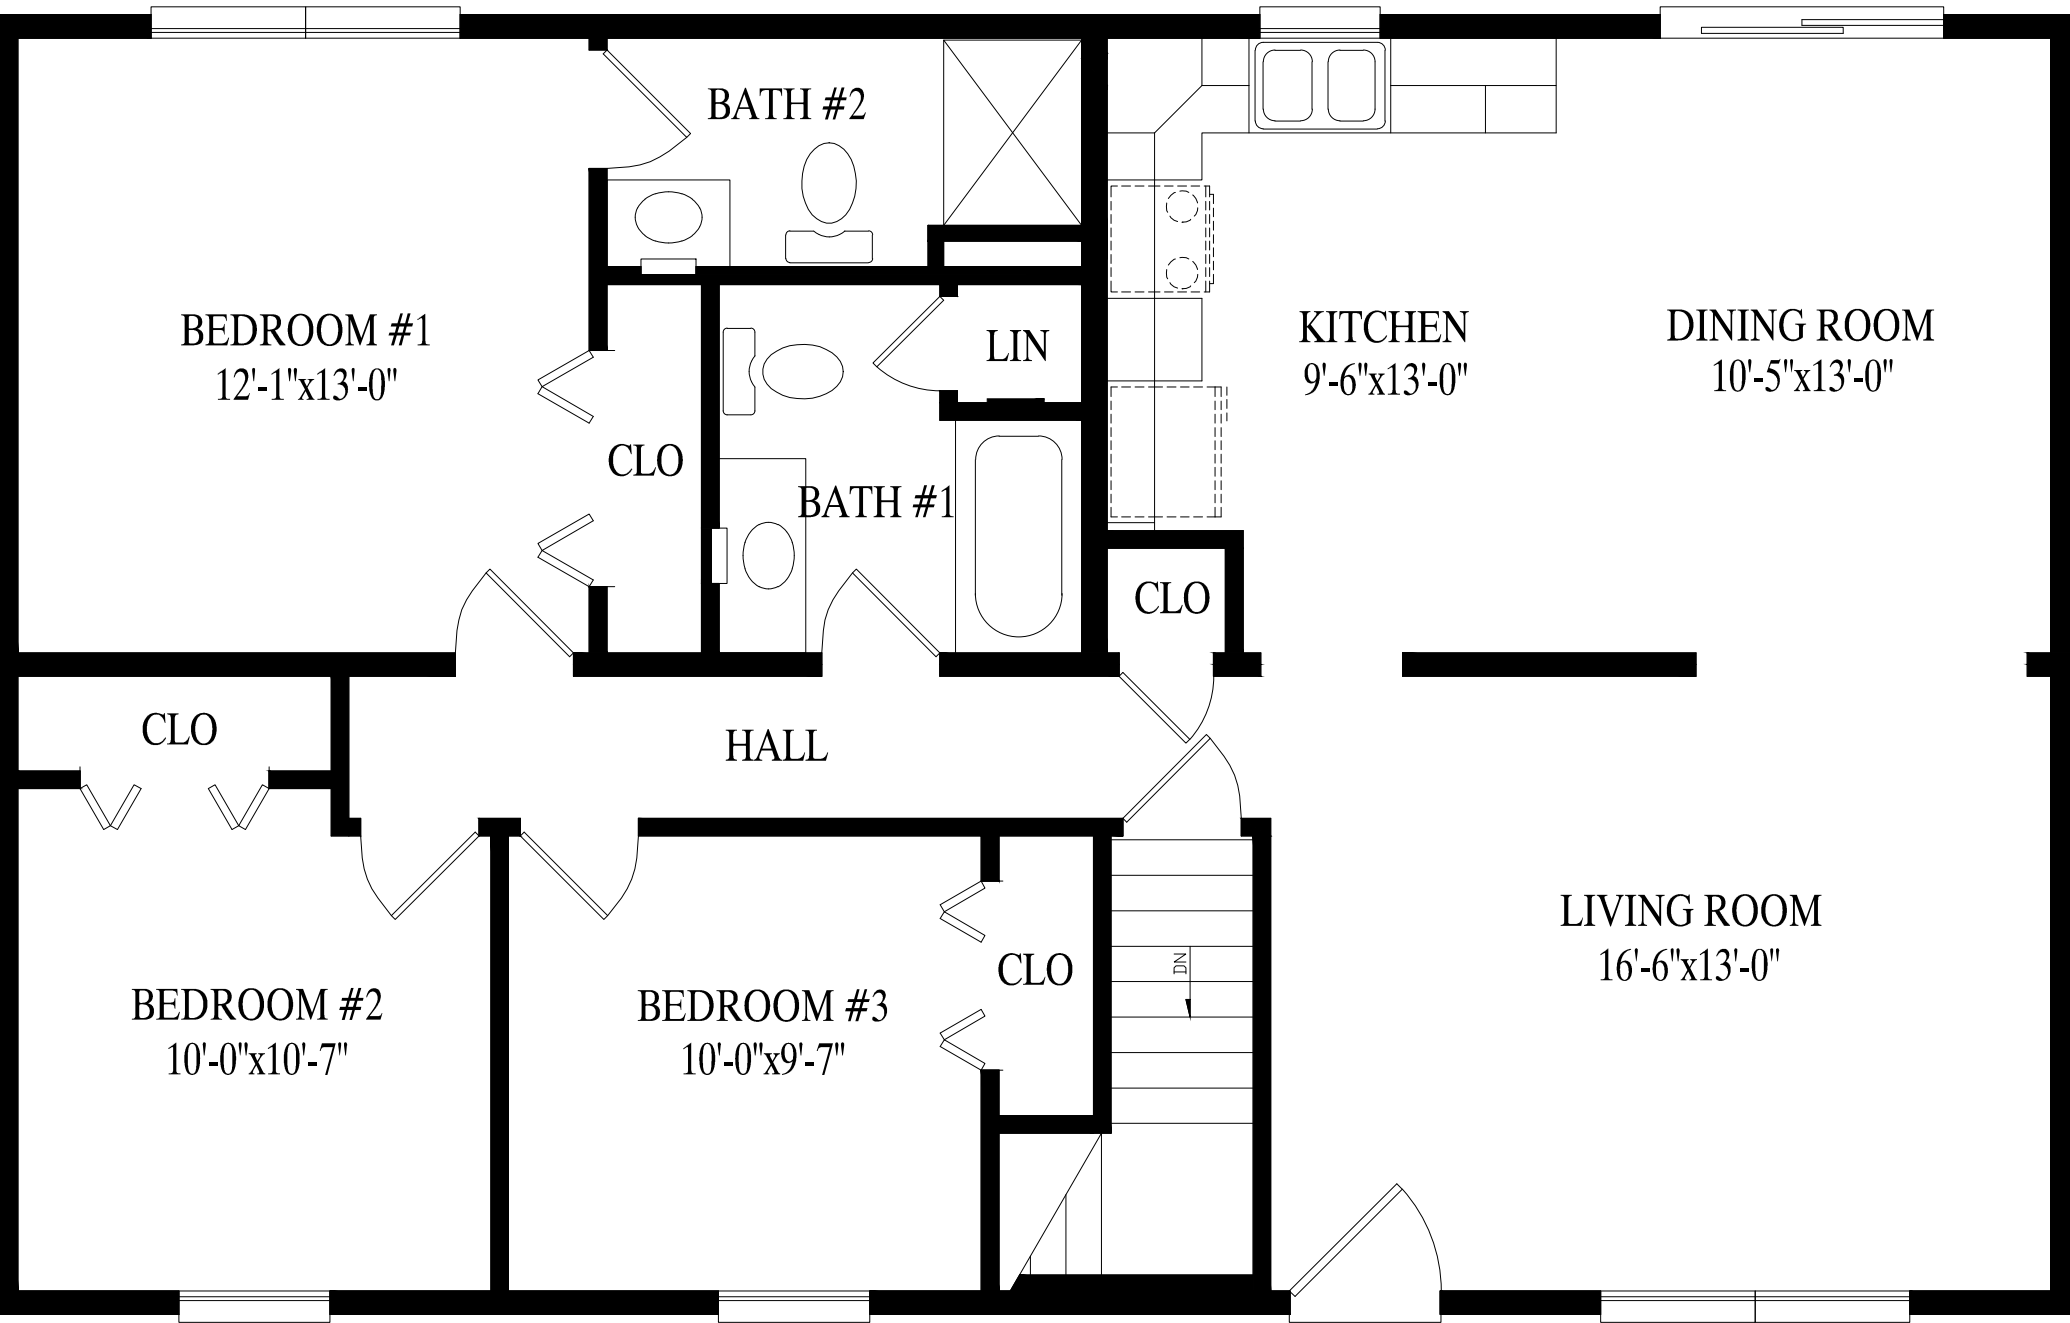

PROFESSIONAL
BUILDING
SYSTEMS, INC.

BEDROOM #1
12'-1"x13'-0"

BATH #2

KITCHEN
9'-6"x13'-0"

DINING ROOM
10'-5"x13'-0"

LIN

CLO

BATH #1

CLO

CLO

HALL

BEDROOM #2
10'-0"x10'-7"

BEDROOM #3
10'-0"x9'-7"

CLO

DN

LIVING ROOM
16'-6"x13'-0"

Breezewood
27' 6" X 44' Ranch
1210 Total Sq. Ft.