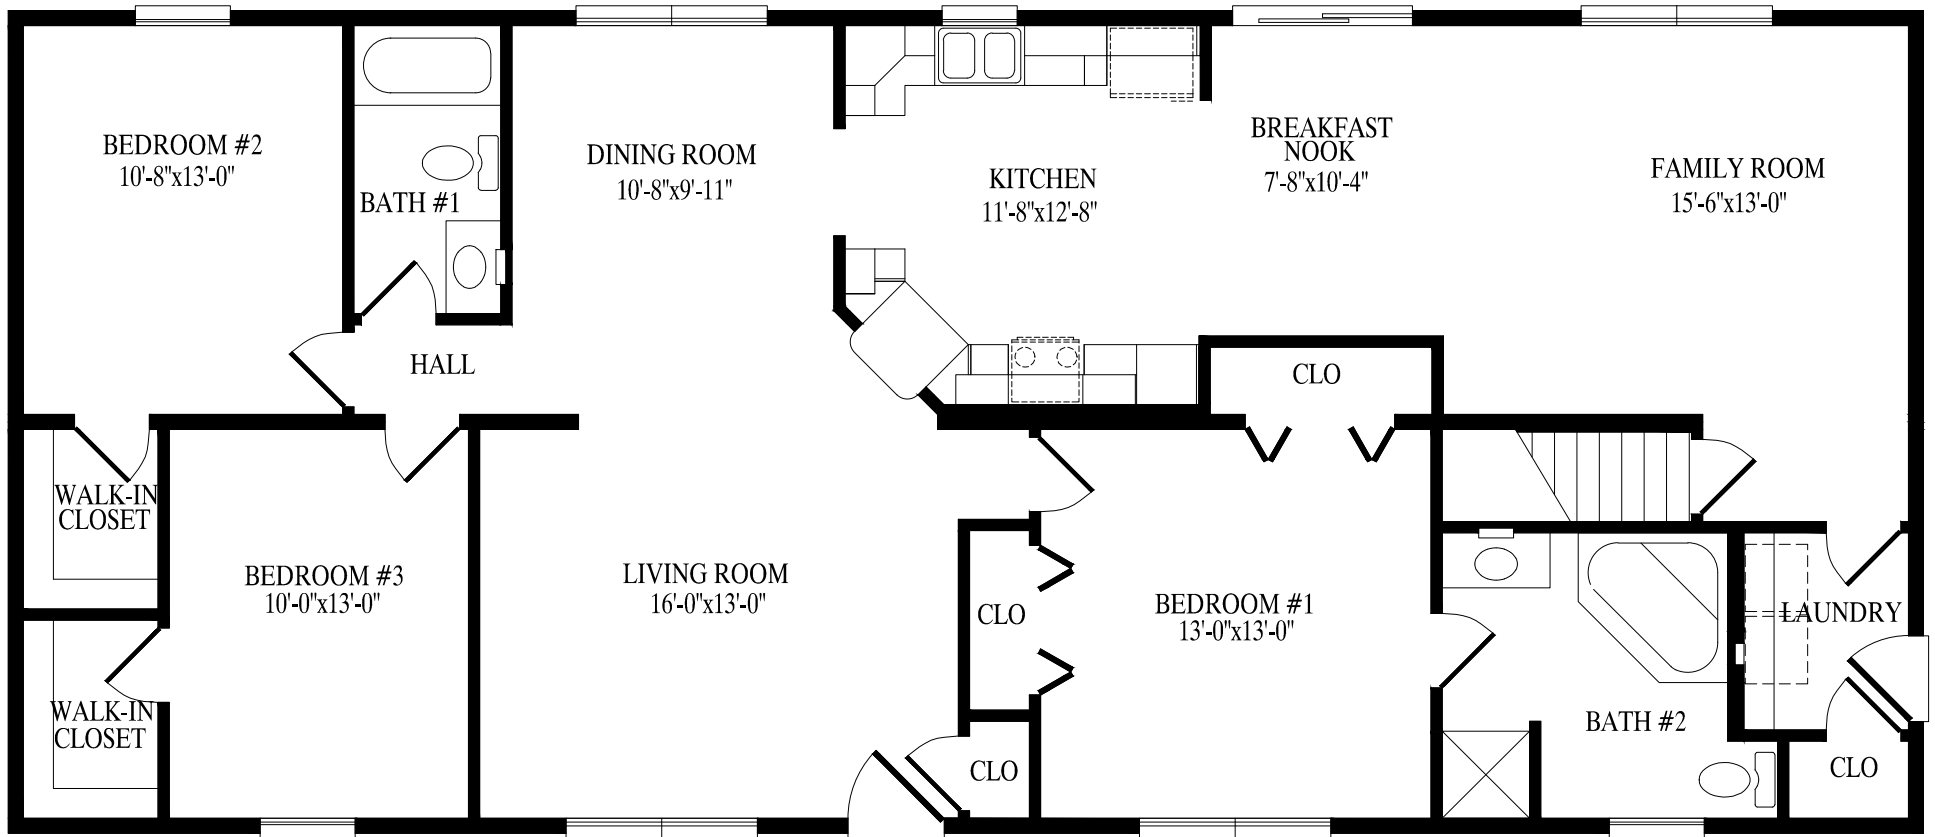

**PROFESSIONAL
BUILDING
SYSTEMS, INC.**

Orchard Hill
 27' 6" X 64' Ranch
 1760 Total Sq. Ft.