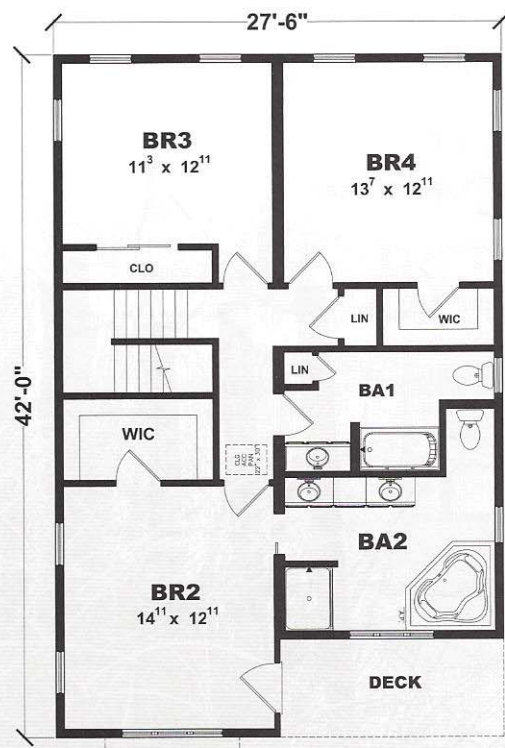

Renderings are for illustration purposes only and may vary in detail from plans and specifications.

SEA WATCH Two Story

4 Bedrooms

3.5 Baths

1st Floor = 1,081 Sq. Ft.

2nd Floor = 1,073 Sq. Ft.

Total = 2,154 Sq. Ft.

1st Floor

2nd Floor