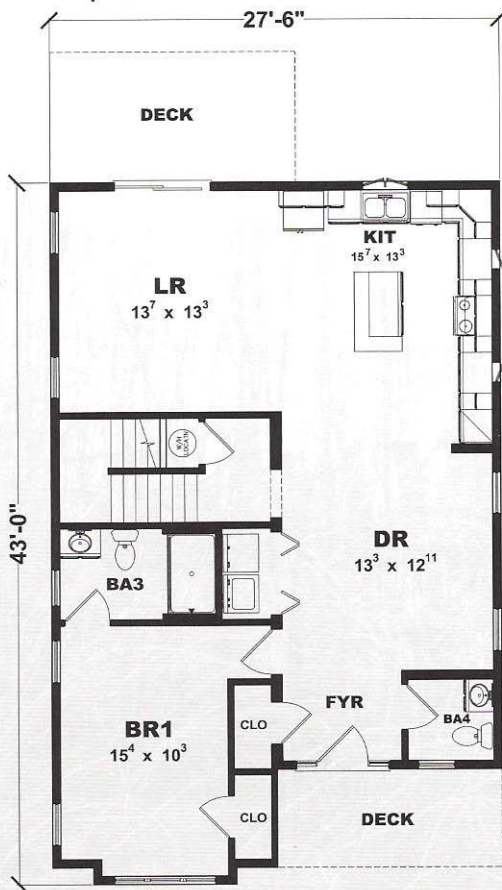

Renderings are for illustration purposes only and may vary in detail from plans and specifications.

SEA WATCH Two Story

4 Bedrooms

3.5 Baths

1st Floor = 1,081 Sq. Ft.

2nd Floor = 1,073 Sq. Ft.

Total = 2,154 Sq. Ft.

1st Floor

2nd Floor